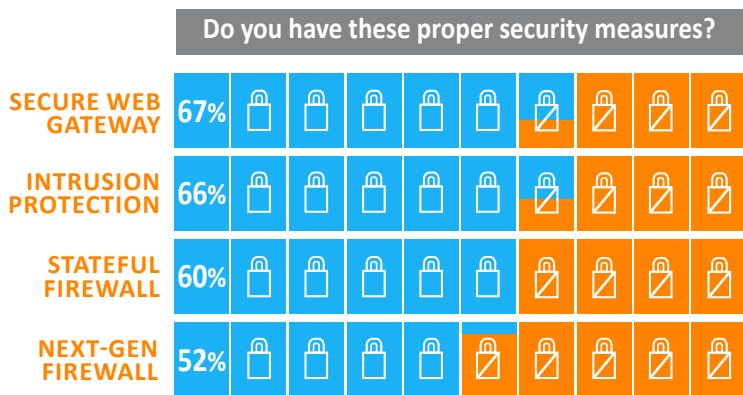

# SD-WAN for Addressing Branch Network Security

GLOBAL SURVEY of Network Professionals

“ Which of the following are part of your **branch security architecture** today? ”

**Over 1/3** of Companies **Fail to Have Proper Security Measures** at each Branch

“ Which of the following is the **most challenging aspect** of deploying security solutions in branch networks? ”

## Growing Complexity

is the **Top Challenge for Managing Branch Security** due to cloud-based applications and mobile technology

“ Would it be valuable to have an SD-WAN solution with full-featured, certified network security capabilities? ”